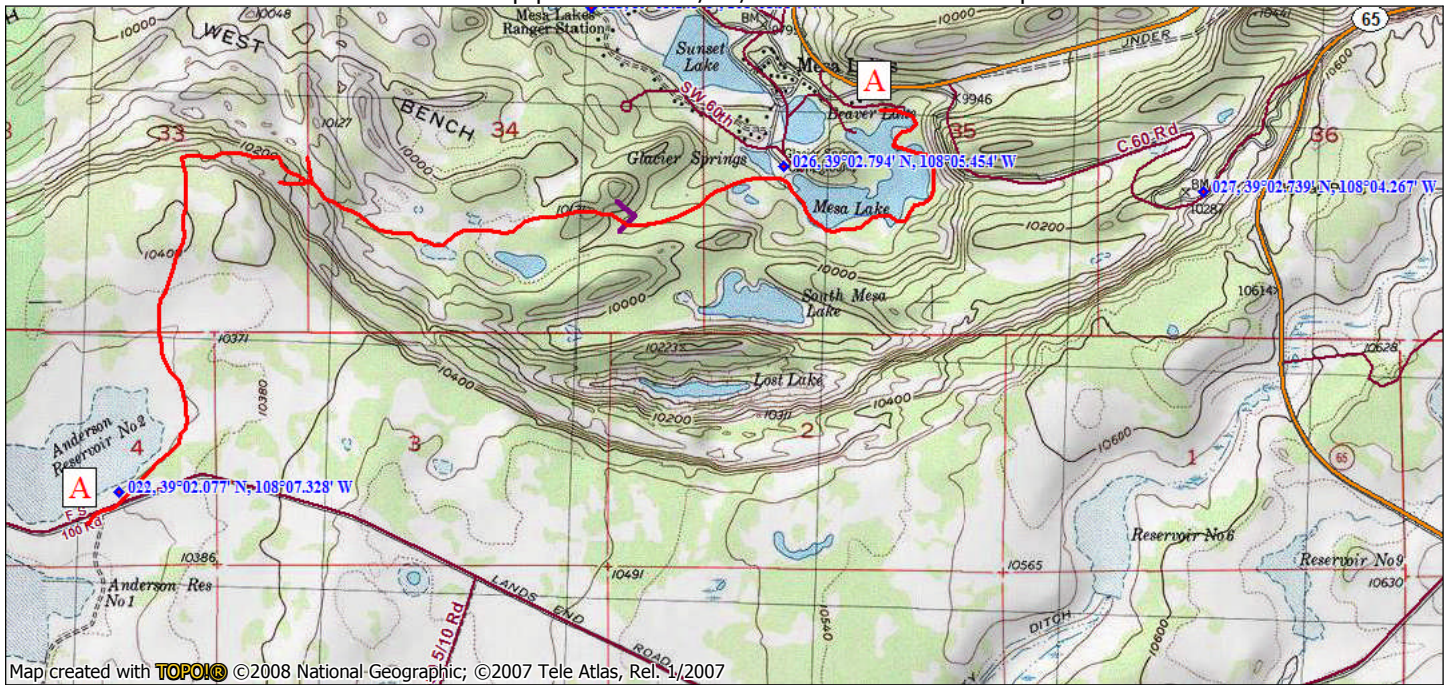

TOPO! map printed on 06/25/11 from "mesa lakes.tpo"

Map created with TOPO! © 2008 National Geographic; © 2007 Tele Atlas, Rel. 1/2007

TN ↑ MN  
10½°  
06/25/11